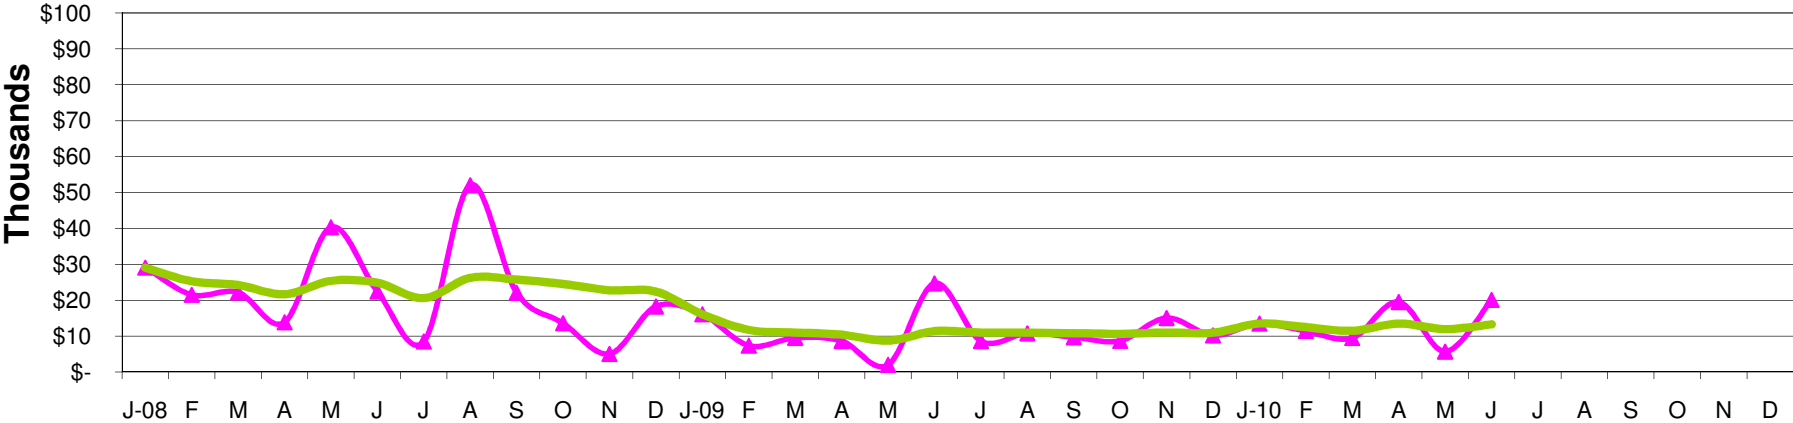

# FEES COLLECTED FOR BUILDING PERMITS

▲ Permit fees      — Average Per Month  
 2008=\$269,020      2009=\$131,513

January 2005 To December 2007